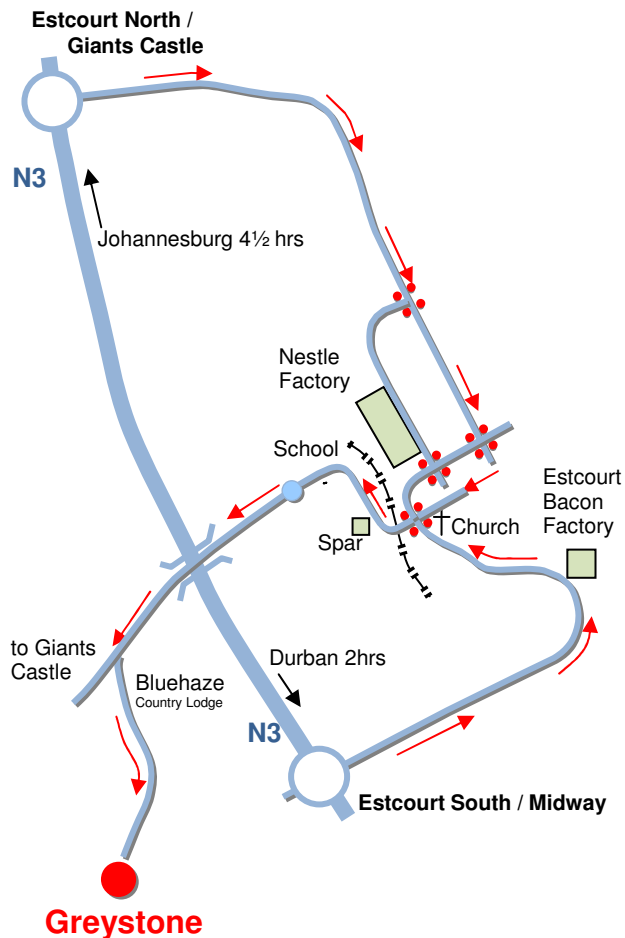

Greystone Camp & Adventure Centre

A ministry of the
MIDLANDS CHRISTIAN CENTRE
Family & Missionary Church
Pastors Dermot & Glenda Sandalls
Tel: 036-3525024 Fax: 036-3525275

Greystone Camp & Adventure Centre CC

Greystone Camp & Adventure Centre

Estcourt, KwaZulu-Natal, SA

an ideal venue for:

- Education Groups • School Groups • Youth Groups • Leadership Courses • Church Camps • Weddings & Receptions • Day Outings